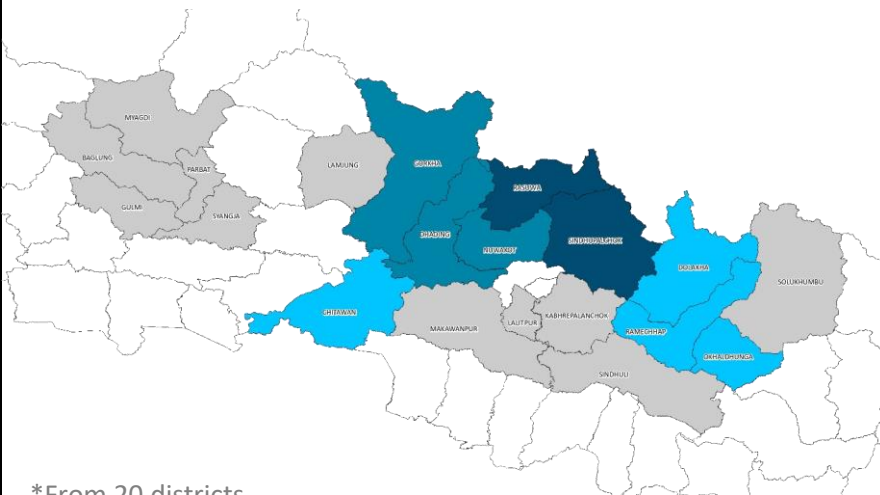

CAT-3 Households Caseload*

District	# CAT-3 HHs
Rasuwa	1022
Sindhupalchowk	912
Gorkha	526
Nuwakot	398
Dhading	388
Okhaldhunga	199
Ramechhap	172
Chitwan	102
Dolakha	103
Other	308
Total	4130

*From 20 districts

1854

HHs that received
land certificate
As of 30th April 2019

Was
1579
On 31st Jan 2019

Geo-assessments as of 30th April 2019 (Total 996)

CAT-1: 444, CAT-2: 275, CAT-3: 277

** Other districts include: Parbat – 15, Syangja – 14, Kavrepalanchok -15, Makwanpur – 20, Lalitpur – 10, Baglung – 10, Solukhumbu – 9, Sindhuli – 7 & Lamjung - 4

Landless Data Collection Overview

District	Caseload Proportion
Sindhuli	31%
Makwanpur	29%
Chitwan	21%
Other	18%

*** Other districts include: Dhading – 28, Okhaldhunga – 20, Rasuwa – 19 & Dolakha - 8