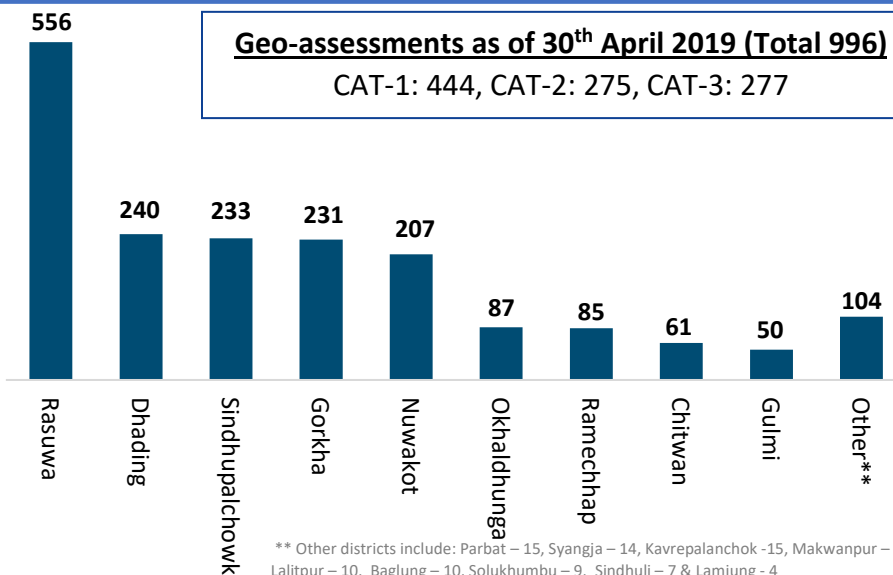

CAT-3 Households Caseload*

District	# CAT-3 HHs
Rasuwa	1022
Sindhupalchowk	912
Gorkha	526
Nuwakot	398
Dhading	388
Okhaldhunga	199
Ramechhap	172
Chitwan	102
Dolakha	103
Other	308
Total	4130

*From 20 districts

1854

HHs that received
land certificate
As of 30th April 2019

Was
1579
On 31st Jan 2019

Geo-assessments as of 30th April 2019 (Total 996)

CAT-1: 444, CAT-2: 275, CAT-3: 277

** Other districts include: Parbat – 15, Syangja – 14, Kavrepalanchok -15, Makwanpur – 20, Lalitpur – 10, Baglung – 10, Solukhumbu – 9, Sindhuli – 7 & Lamjung - 4

Landless Data Collection Overview

District	Caseload Proportion
Sindhuli	31%
Makwanpur	29%
Chitwan	21%
Other	18%

*** Other districts include: Dhading – 28, Okhaldhunga – 20, Rasuwa – 19 & Dolakha - 8