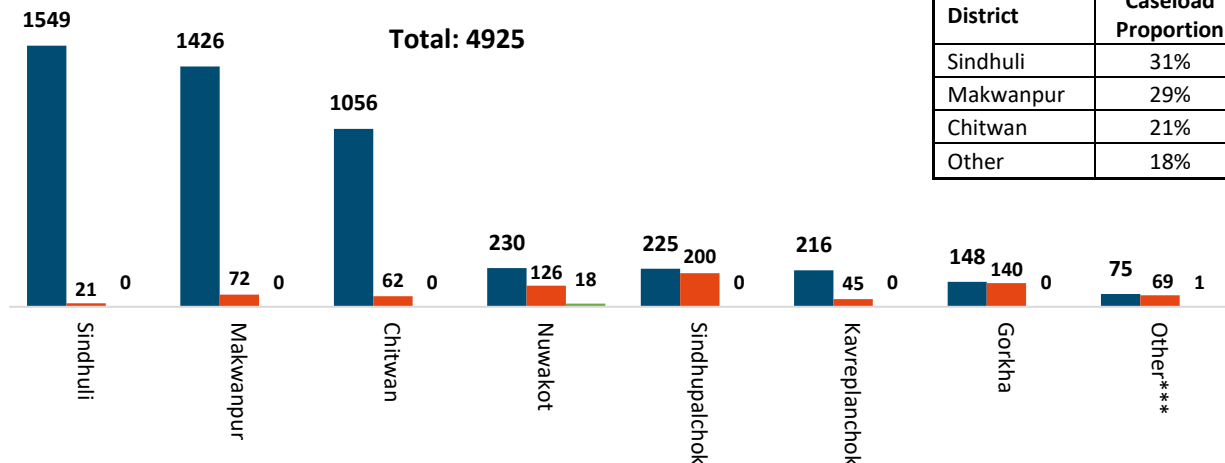

CAT-3 Households Caseload*

District	# CAT-3 HHs
Rasuwa	1022
Sindhupalchowk	912
Gorkha	526
Nuwakot	398
Dhading	388
Okhaldhunga	199
Ramechhap	172
Chitwan	102
Dolakha	103
Other	308
Total	4130

*From 20 districts

1854

HHs that received
land certificate
As of 30th April 2019

Was
1579
On 31st Jan 2019

Geo-assessments as of 30th April 2019 (Total 996)

CAT-1: 444, CAT-2: 275, CAT-3: 277

** Other districts include: Parbat – 15, Syangja – 14, Kavrepalanchok -15, Makwanpur – 20, Lalitpur – 10, Baglung – 10, Solukhumbu – 9, Sindhuli – 7 & Lamjung - 4

Landless Data Collection Overview

District	Caseload Proportion
Sindhuli	31%
Makwanpur	29%
Chitwan	21%
Other	18%

*** Other districts include: Dhading – 28, Okhaldhunga – 20, Rasuwa – 19 & Dolakha - 8