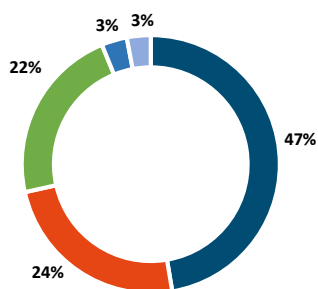

Landless Progress

Landless HHs approved from DCC to stay in the existing place

■ Makawanpur
■ Chitwan
■ Sindhuli
■ Lalitpur
■ Other

Landless HHs who have purchased land