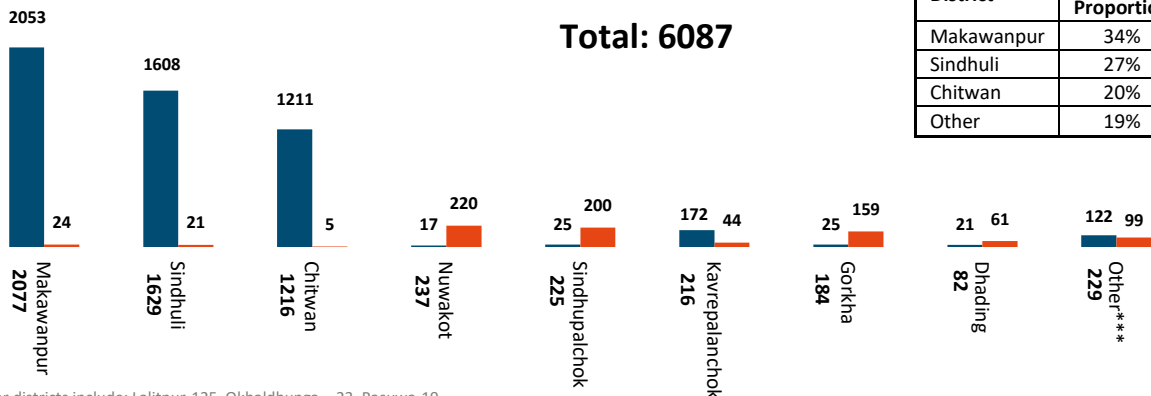

2119

HHs that received land certificate
As of 9th July 2019

Was **2014**
In June 2019

Geo-assessments (Total 996)
CAT-1: 444, CAT-2: 275, CAT-3: 277

**Other districts include: Makawanpur – 20, Kavrepalanchok -17, Parbat – 15, Syangja – 14, Lalitpur – 10, Baglung – 10, Solukhumbu – 9, Lamjung – 9 & Sindhuli – 7

Landless Data Collection Overview

District	Caseload Proportion
Makawanpur	34%
Sindhuli	27%
Chitwan	20%
Other	19%

*** Other districts include: Lalitpur-125, Okhaldhunga – 23, Rasuwa-19, Ramechhap-18, Dolakha-16, Tanahun-11, Solukhumbu-5, Syangja-2, Gulmi-1, Kathmandu-1