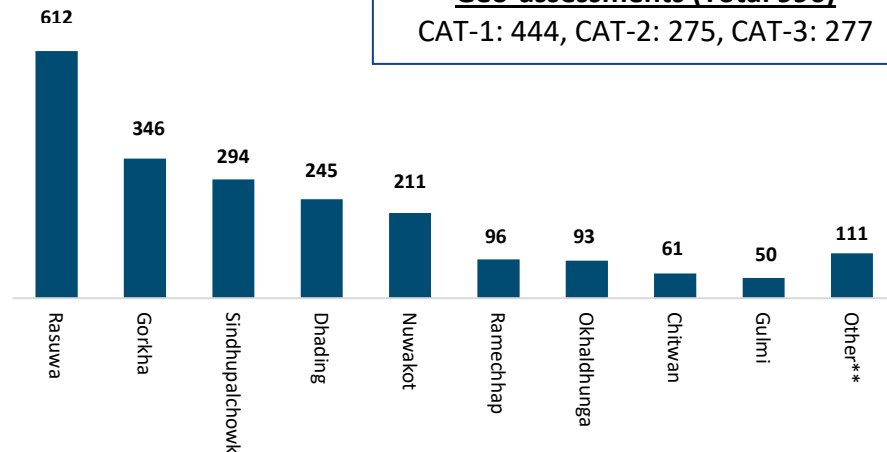

Geo-assessments (Total 996)
CAT-1: 444, CAT-2: 275, CAT-3: 277

**Other districts include: Makawanpur – 20, Kavrepalanchok -17, Parbat – 15, Syangja – 14, Lalitpur – 10, Baglung – 10, Solukhumbu – 9, Lamjung – 9 & Sindhuli – 7