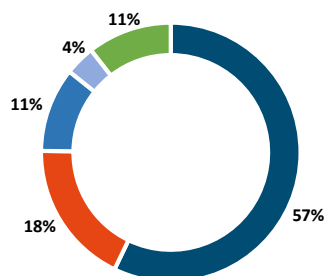

■ Nuwakot
■ Kavrepalanchok
■ Sindhuli
■ Makawanpur
■ Other

District	# HHs approved from DCC to stay in the existing place	# HHs who have purchased land	# HHs to be approved/relocate
Makawanpur	1730	24	323
Chitwan	884	0	332
Sindhuli	815	5	809
Lalitpur	117	0	8
Kavrepalanchok	64	14	138
Dhading	21	0	61
Gorkha	16	0	168
Sindhupalchok	8	1	216
Nuwakot	0	76	161
Rasuwa	0	8	11
Others	77	7	70
Total	3655	135	2297

Other districts include: Okhaldhunga, Ramechhap, Dolakha, Tanahun, Solukhumbu, Syangja, Gulmi, Kathmandu

Site Planning & Technical Assistance

District	# Relocated Site
Rasuwa	5
Gorkha	4*
Dhading	2
Makawanpur	2
Okhaldhunga	2
Baglung	1
Nuwakot	1
Ramechhap	1
Sindhupalchok	1
Syangja	1
Total	20

*3 are non-integrated settlement