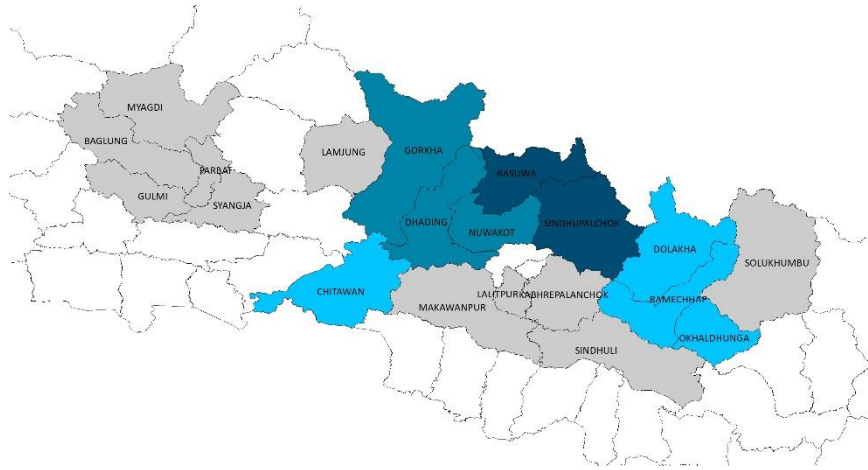

CAT-3 Households Caseload*

District	# CAT-3 HHs
Rasuwa	1040
Sindhupalchok	912
Gorkha	526
Nuwakot	398
Dhading	388
Okhaldhunga	199
Ramechhap	172
Chitwan	102
Dolakha	102
Other	308
Total	4147

*From 20 districts

2119

HHs that received land certificate
As of 9th July 2019

Was **2014**
In June 2019

Geo-assessments (Total 996)
CAT-1: 444, CAT-2: 275, CAT-3: 277

**Other districts include: Makawanpur – 20, Kavrepalanchok -17, Parbat – 15, Syangja – 14, Lalitpur – 10, Baglung – 10, Solukhumbu – 9, Lamjung – 9 & Sindhuli – 7

Landless Data Collection Overview

District	Caseload Proportion
Makawanpur	34%
Sindhuli	27%
Chitwan	20%
Other	19%

*** Other districts include: Lalitpur-125, Okhaldhunga – 23, Rasuwa-19, Ramechhap-18, Dolakha-16, Tanahun-11, Solukhumbu-5, Syangja-2, Gulmi-1, Kathmandu-1