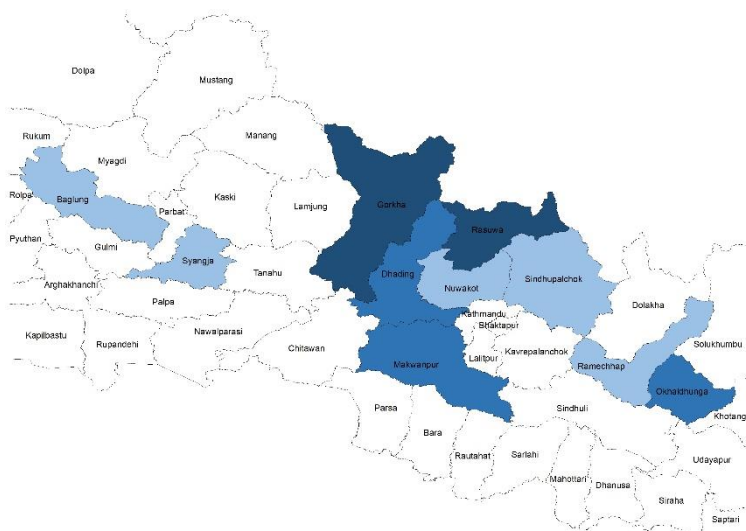

Protection-Her Safety Trainings

Training Provided on: Sexual and Gender Based Violence, Financial Management, Sexual and Reproductive Health, Emotional Wellbeing & Safe Migration

Districts	# Sites	# Trainings	# First Grant Instalment
Rasuwa	2	8	1
Nuwakot	5	10	1
Sindhupalchok	3	9	2
Chitwan	1	4	1
Gorkha	2	6	2
Kavrepalanchok	1	4	1
Okhaldhunga	4	12	2
Ramechhap	1	2	0
Makawanpur	1	1	0
Total	20	56	10