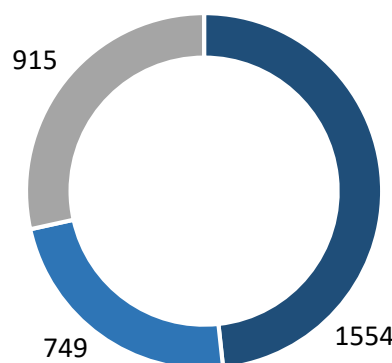

CAT-3 Households Caseload*

Rasuwa	836
Sindhupalchok	688
Gorkha	368
Nuwakot	365
Dhading	259
Ramechhap	150
Okhaldhunga	148
Chitwan	102
Other	302
Total	3218

*From 18 districts

749

Relocated HHs
May 2018**

**Data available to date

2303

Grant applications filed
April 2018

CAT-3 Households
(3218)

- Grant Applications filed
- Relocated Households
- Eligible Households