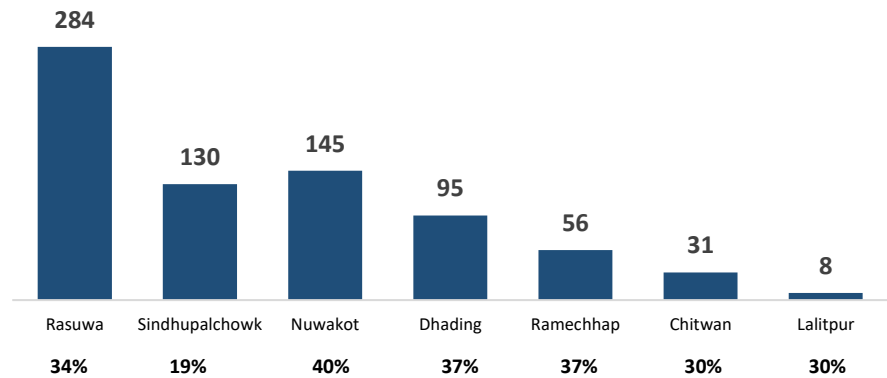

CAT-3 Households Caseload*

Rasuwa	836
Sindhupalchok	688
Gorkha	368
Nuwakot	365
Dhading	259
Ramechhap	150
Okhaldhunga	148
Chitwan	102
Other	302
Total	3218

*From 18 districts

749

Relocated HHs
May 2018**

**Data available to date

2303

Grant applications filed
April 2018

CAT-3 Households
(3218)

- Grant Applications filed
- Relocated Households
- Eligible Households