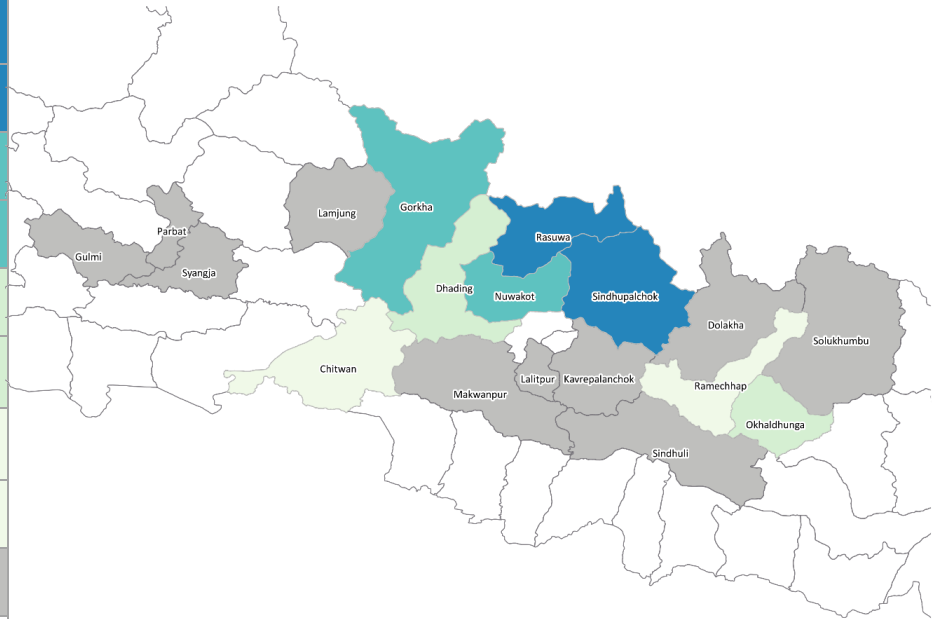

CAT-3 Households Caseload*

Rasuwa	836
Sindhupalchok	688
Gorkha	368
Nuwakot	365
Dhading	259
Ramechhap	150
Okhaldhunga	148
Chitwan	102
Other	302
Total	3218

*From 18 districts

749

Relocated HHs
May 2018**

**Data available to date

2303

Grant applications filed
April 2018

CAT-3 Households
(3218)

- Grant Applications filed
- Relocated Households
- Eligible Households